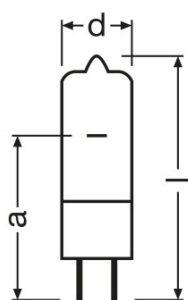

Product datasheet

Technical data

Electrical data

Nominal wattage	20.0 W
Nominal voltage	12.0 V

Photometrical data

Nominal luminous flux	320 lm
-----------------------	--------

Dimensions & weight

G4
IEC 7004-72
DIN 49757

Fassungsnorm:
IEC 7005-72

Diameter	9 mm
Overall length	31.0 mm
Light center length (LCL)	19.5 mm ¹⁾

¹⁾ Distance from the coil to the top of base

Lifespan

Nominal lamp life time	2000 h
------------------------	--------

Country specific categorizations

Order reference	64012/1 CL 20W
-----------------	----------------

Country specific information

Product datasheet

Product code	METEL code	SEG-No.	STK-Number	UK Org
4008321033260	OSRSIG640121	-	-	-