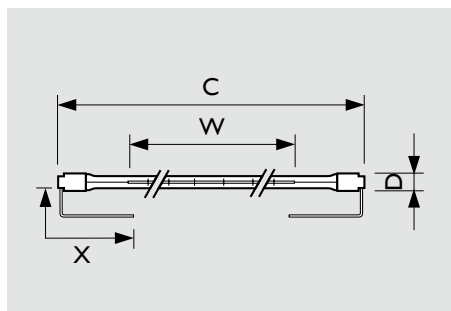

Standard lamps U-clip

Short wave

Watt	Volt	Total length max mm (C)	Heating length mm (W)	Bulb diameter mm (D)	Tube	Colour temp. K	Average life h	Burning Position	Terminal	Wire mm (X)	PU	Type no.	Article no.
500	120	224	127	11	trans-lucent	2500	5000	horizontal	splice	146/146 not insulated	10	500T3	9245 176 36316
1000	235	346	270	11	clear	2500	5000	horizontal	splice	202/202 not insulated	10	13195U	9245 858 43916
1000	240	353	254	11	trans-lucent	2500	5000	horizontal	splice	146/146 not insulated	10	1000T3	9245 178 43816
1000	240	306	254	11	clear	2500	5000	horizontal	splice	146/146 not insulated	10	1000T3/CL	9245 179 43816
1200	144	220	155	11	clear	2400	5000	horizontal	fork	150/150 insulated	10/100	13561U	9245 859 57724
1200	144	220	155	11	with white reflector	2300	5000	horizontal	fork	150/150 insulated	1/20/100	13561U/98	9245 861 57716
1600	144	220	155	11	clear	2500	5000	horizontal	fork	150/150 insulated	10/100	13568U	9245 860 57724
1600	144	220	155	11	with white reflector	2400	5000	horizontal	fork	150/150 insulated	1/20/100	13568U/98	9245 862 57716
1600	240	503	406	11	clear	2500	5000	horizontal	splice	146/146 not insulated	10	1600T3/CL	9245 181 43816
1600	277	503	404	11	trans-lucent	2500	5000	horizontal	splice	146/146 not insulated	10	1600T3	9245 207 46916
2000	240	305	254	11	clear	2500	5000	any	splice	146/146 not insulated	10	2000T3/CL	9245 185 45516
2500	480	731	638	11	trans-lucent	2550	5000	horizontal	splice	146/146 not insulated	10	2500T3	9245 183 51616
2500	480	731	638	11	clear	2550	5000	horizontal	splice	146/146 not insulated	10	2500T3/CL	9245 264 51616
3800	575	1062	965	11	trans-lucent	2500	5000	horizontal	splice	146/146 not insulated	6	3800T3	9245 184 51116
3800	575	1062	967	11	clear	2500	5000	any	splice	146/146 not insulated	6	3800T3/CL/UB	9245 173 51116