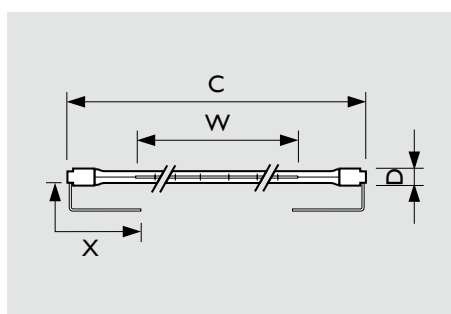

HeLeN lamps U-clip

Short wave

Watt	Volt	Total length max mm (C)	Heating length mm (W)	Bulb diameter mm (D)	Tube	Colour temp. K	Average life h	Burning Position	Terminal	Wire mm (X)	PU	Type no.	Article no.
3000	235	503	423	11	HeLeN coated	NA	5000	any	splice	146/146 not insulated	10	15012U	9245 310 45524