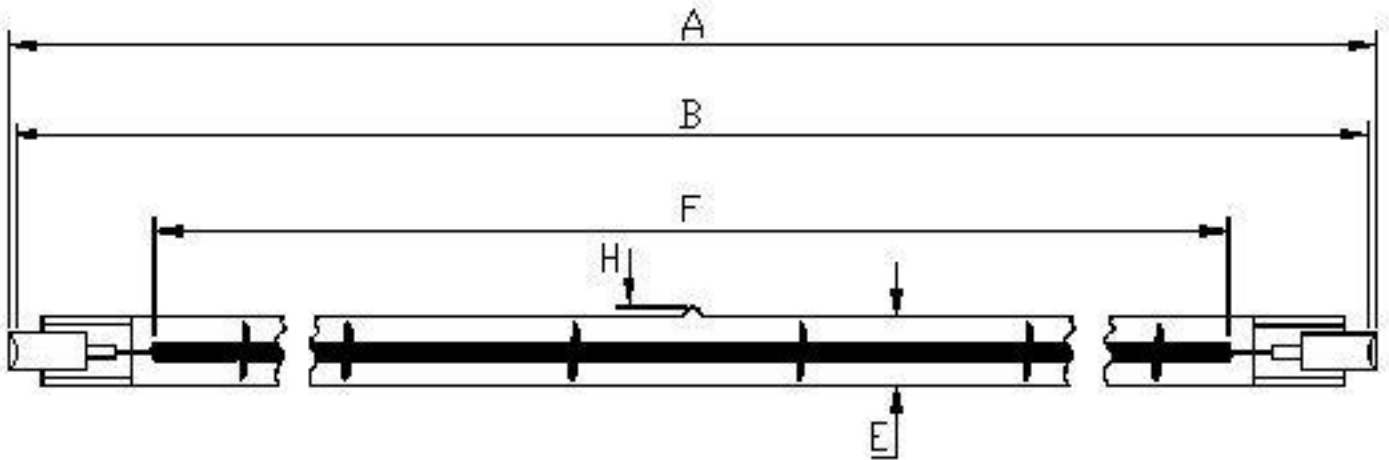

# Victory Lighting Product Data Specification

Product Code: 6424502A  
Issue No: 1  
Issue Date: 23 January 2015

## Dimensions

A	363 nom	E	10.5
B	360±1.5	F	300 nom
C		G	
D		H	5 max

All dimensions in mm unless otherwise stated

## Technical Data

Volts	240	Colour Temp	1600
Watts	500	Life	5000
Cap	R7s	Burning Position	Horizontal
Finish	Clear	Leads	

240v 500W Clear NDA lamp

Authorised By