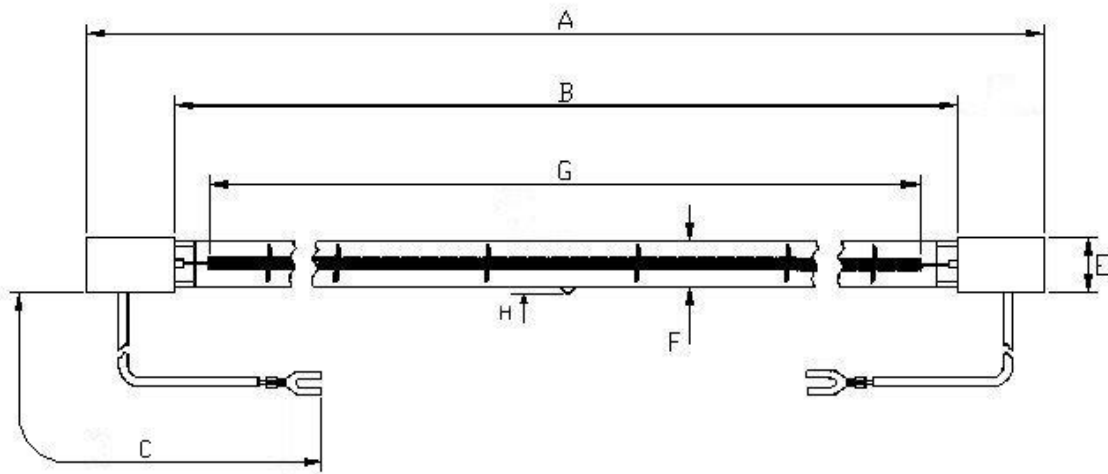

Victory Lighting Product Data Specification

Product Code: 64242070
Issue No: 4
Issue Date: 21 January 2008

Dimensions

A	353±2	F	12.0
B	313 nom	G	280 Nom
C	230±5	H	5 Max

All dimensions in mm unless otherwise stated

Technical Data

Volts	240	Cap	SK 15
Watts	2000	Life	5000
Finish	Gold Coating	Burning Position	Horizontal

Lead: PTFE insulated with silicon impregnated glass fibre sleeve with M4 fork termination

Cap: Ceramic cemented