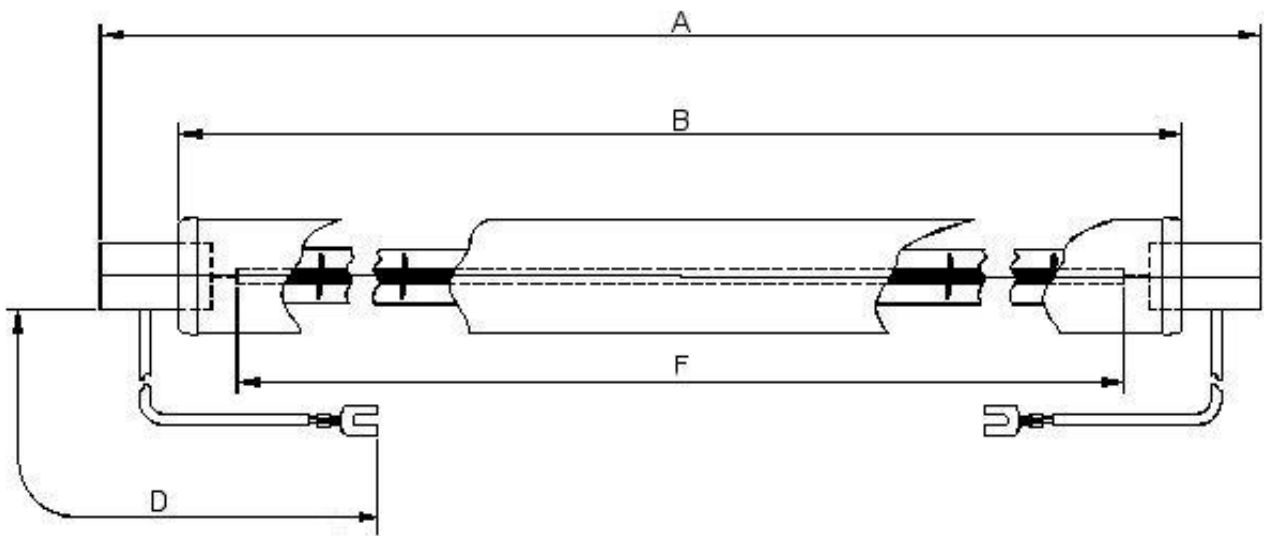

Victory Lighting Product Data Specification

Product Code: 64241530
Issue No: 6
Issue Date: 13 September 2006

Dimensions

A	346±2	D	230±5
B	306 nom	F	270 Nom

All dimensions in mm unless otherwise stated

Technical Data

Volts	240	Colour Temp	n.a
Watts	1500	Life	5000
Finish	Ruby jacket	Burning Position	Horizontal
Cap	Sk15		

Leads: PTFE insulated with silicon impregnated glass fibre sleeve, M4 fork terminal.

Ruby quartz jacket.