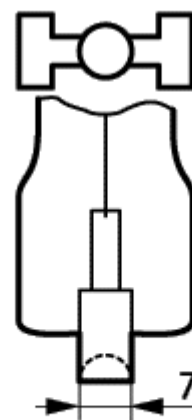

## Product family description

Product data

XHIRSTRC

Cap-Base R7s

Operating Position p15

**XHIRSTRC**

	C	C	C	C	C	C
Full product name	Min	Min	Nom	Nom	Max	Max
15025R 1200W 120V UNP	-	-	-	-	254.1	254.1

	D	D	W	W
Full product name	Max	Max	Nom	Nom
15025R 1200W 120V UNP	11	11	185	185