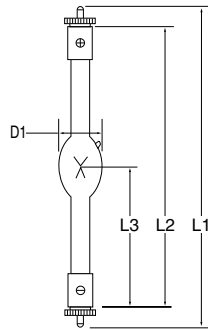

XENON / QUARTZ INFRARED HEATER LAMPS

UXL

- Horizontal & Vertical Burn Position
- Standard Life & Long Life Version
- Xenon Filled

Watts (W)	Ordering Code	Lamp Description	Current (A)	Volts (V)	Approx Lumens (lm)	Luminous Intensity (cd)	Avg Life (h)	Dimensions (mm)			
								Dia (D1)	Length (L1)	Length (L2)	Length (L3)
150	5000323	UXL-150M-O	8.5	17.5	2900	290	1500	19	150	125	58
150	5000375	UXL-S150M-O	8.5	17.5	2900	290	3000	19	150	125	58

QIH

Watts (W)	Ordering Code	Lamp Description	Volts (V)	Dimensions			Approx Lumens (lm)	Color Temp (K)	Avg Life (h)	Bulb Finish	Burn Position
				Dia (A)	MOL (B)	LL (C)					
600	1001411	QR80-600DSF	80	9.0	357	312	12000	3000	83.3	Frost	H4