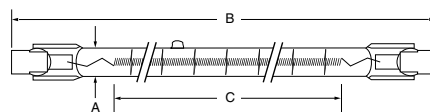

XENON / QUARTZ INFRARED HEATER LAMPS

UXL

- Horizontal & Vertical Burn Position
- Standard Life & Long Life Version
- Xenon Filled

Watts (W)	Ordering Code	Lamp Description	Current (A)	Volts (V)	Approx Lumens (lm)	Luminous Intensity (cd)	Avg Life (h)	Dimensions (mm)			
								Dia (D1)	Length (L1)	Length (L2)	Length (L3)
150	5000323	UXL-150M-O	8.5	17.5	2900	290	1500	19	150	125	58
150	5000375	UXL-S150M-O	8.5	17.5	2900	290	3000	19	150	125	58

QIH

Watts (W)	Ordering Code	Lamp Description	Volts (V)	Dimensions			Approx Lumens (lm)	Color Temp (K)	Avg Life (h)	Bulb Finish	Burn Position
				Dia (A)	MOL (B)	LL (C)					
600	1001411	QR80-600DSF	80	9.0	357	312	12000	3000	83.3	Frost	H4